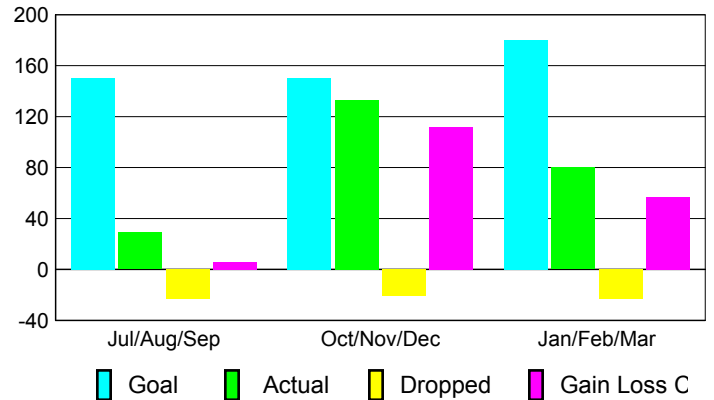

Membership Results 2009-2010

Goal, New, Dropped, Gain/Loss