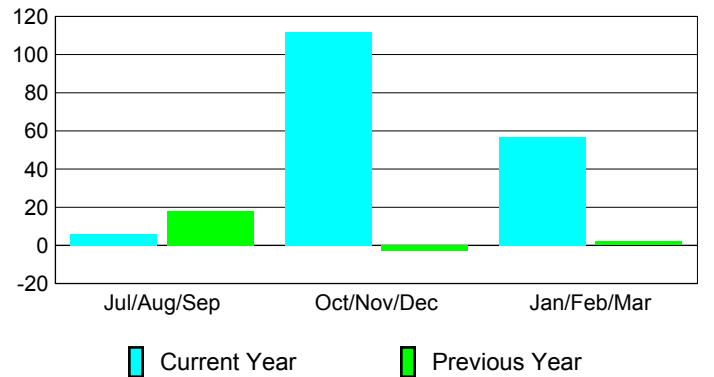

Comparison of Membership Gain/Loss

Current Year Compared to the Previous Year